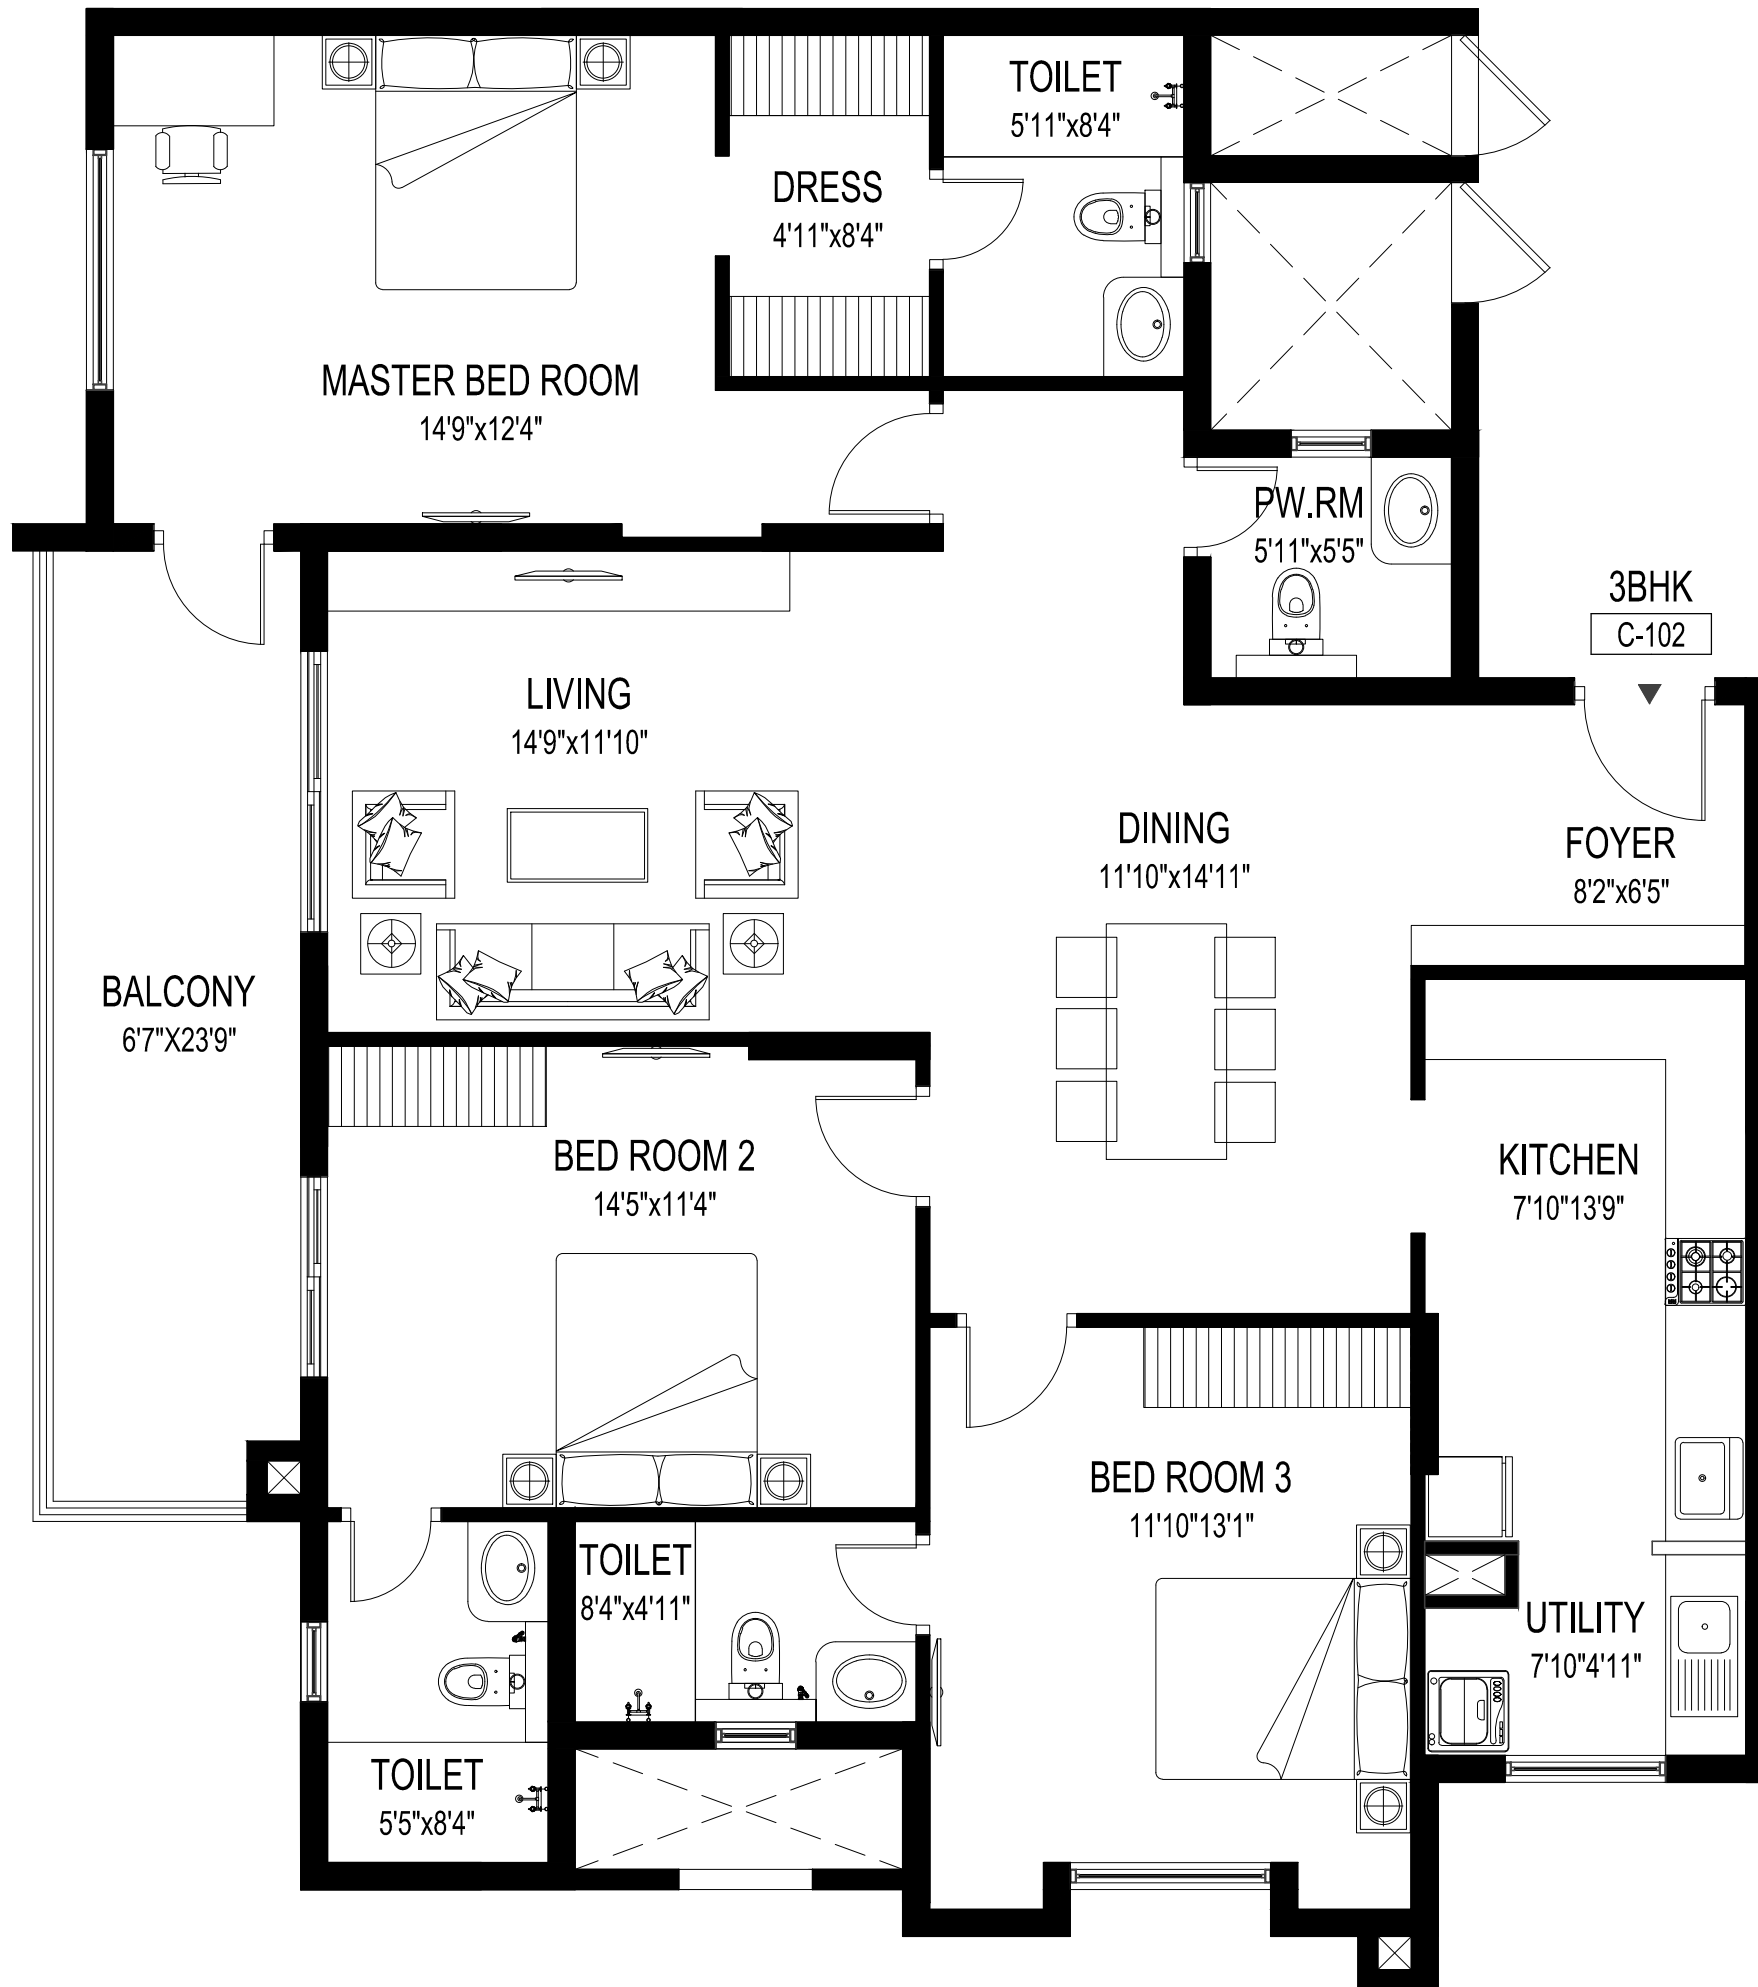

C-102

UNIT C - 102	SQM	SFT
RERA CARPET AREA	128.65	1385
BALCONY AREA	14.36	155
PRIVATE TERRACE AREA		
SUPER BUILTUP AREA	201.55	2169

KEY PLAN